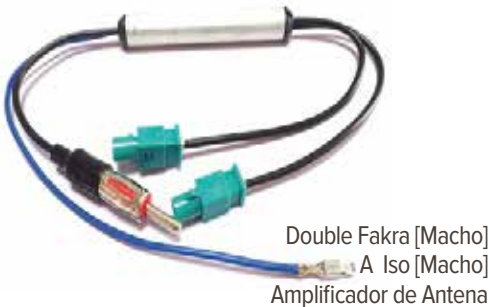

Double Fakra [Macho] A
Din [Macho]
Amplificador de Antena

STRONG
BG-1031 | $ 10.893,00

Double Fakra [Macho]
A Iso [Macho]
Amplificador de Antena

STRONG
BG-1032 | $ 11.630,00